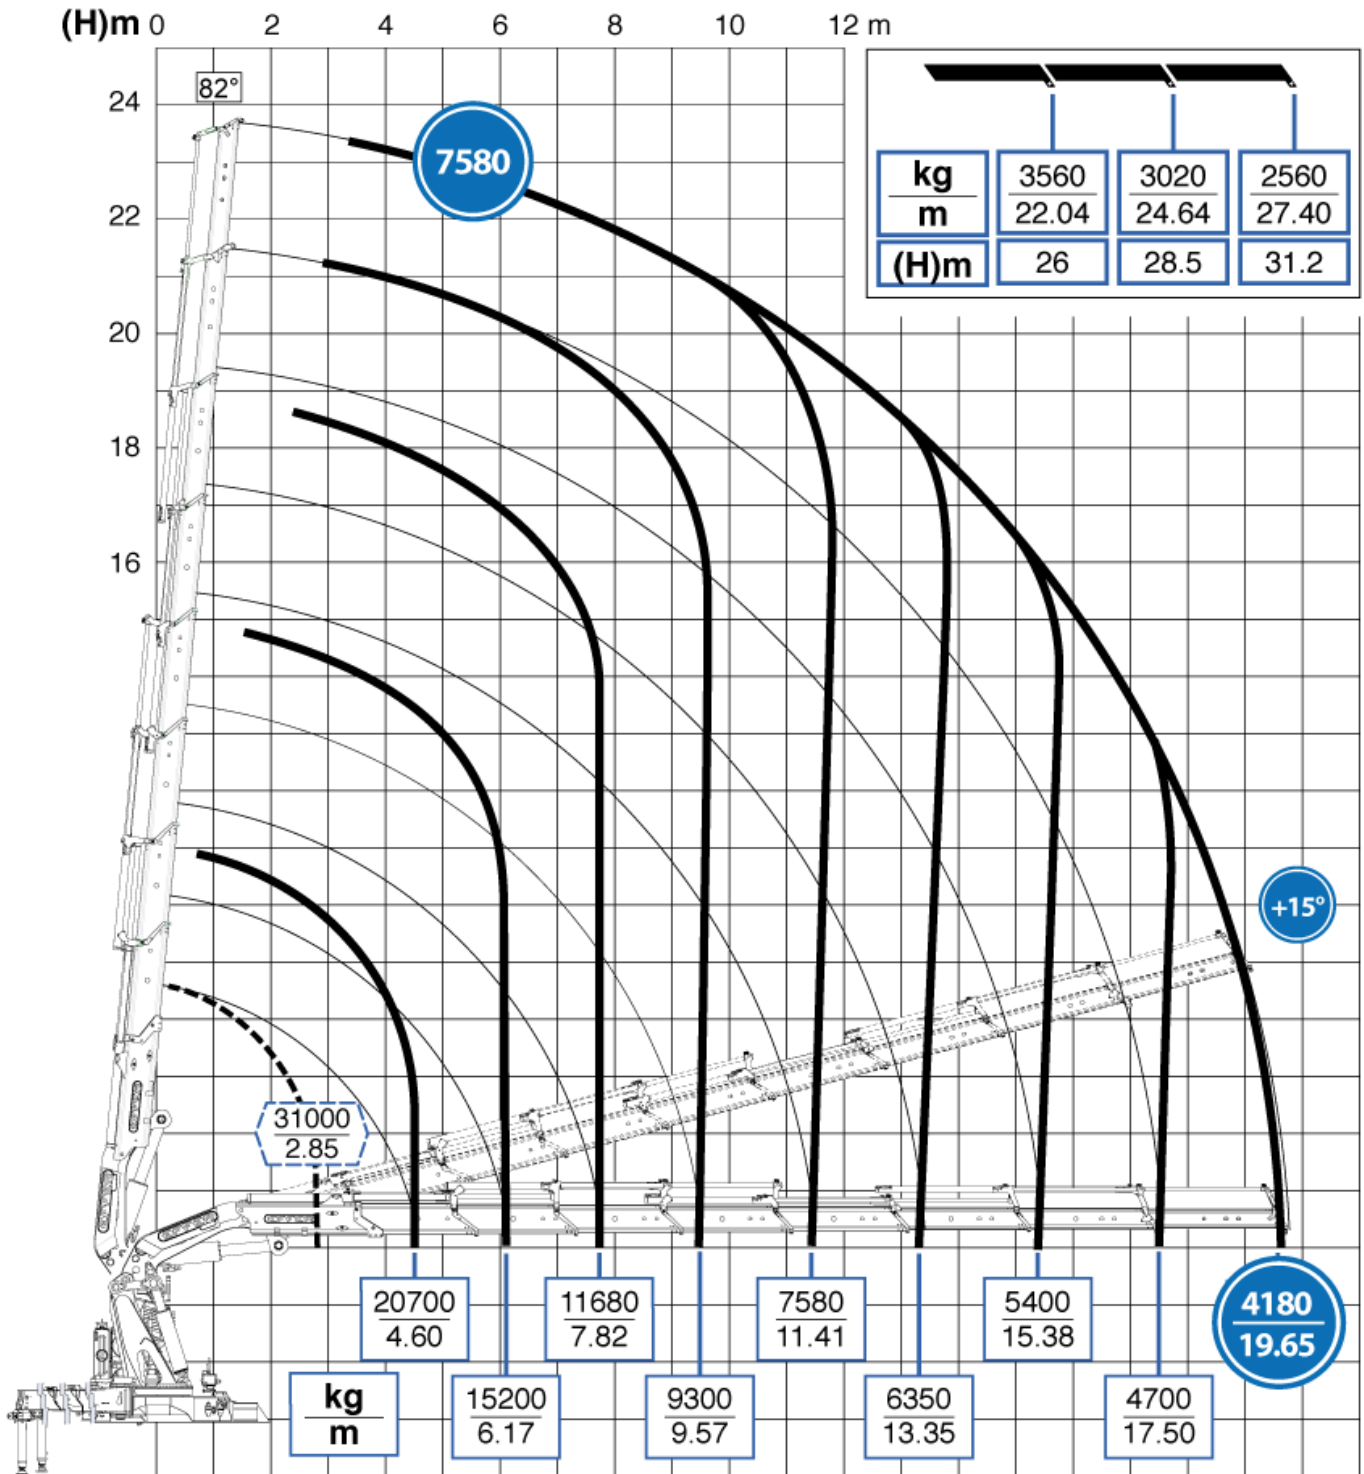

Effer I405 - Diagram 8S

Effer I405 - Diagram 8S JIB 6S heavy duty